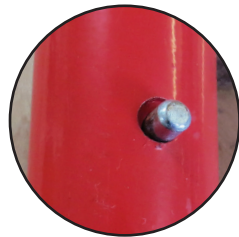

BALL

INNER POLE

PUMP JACK

COLLAR

DO NOT OVERTIGHTEN
KNOB

NEOPRENE GRIP

BALL
DETENT

MICRO
ADJUST